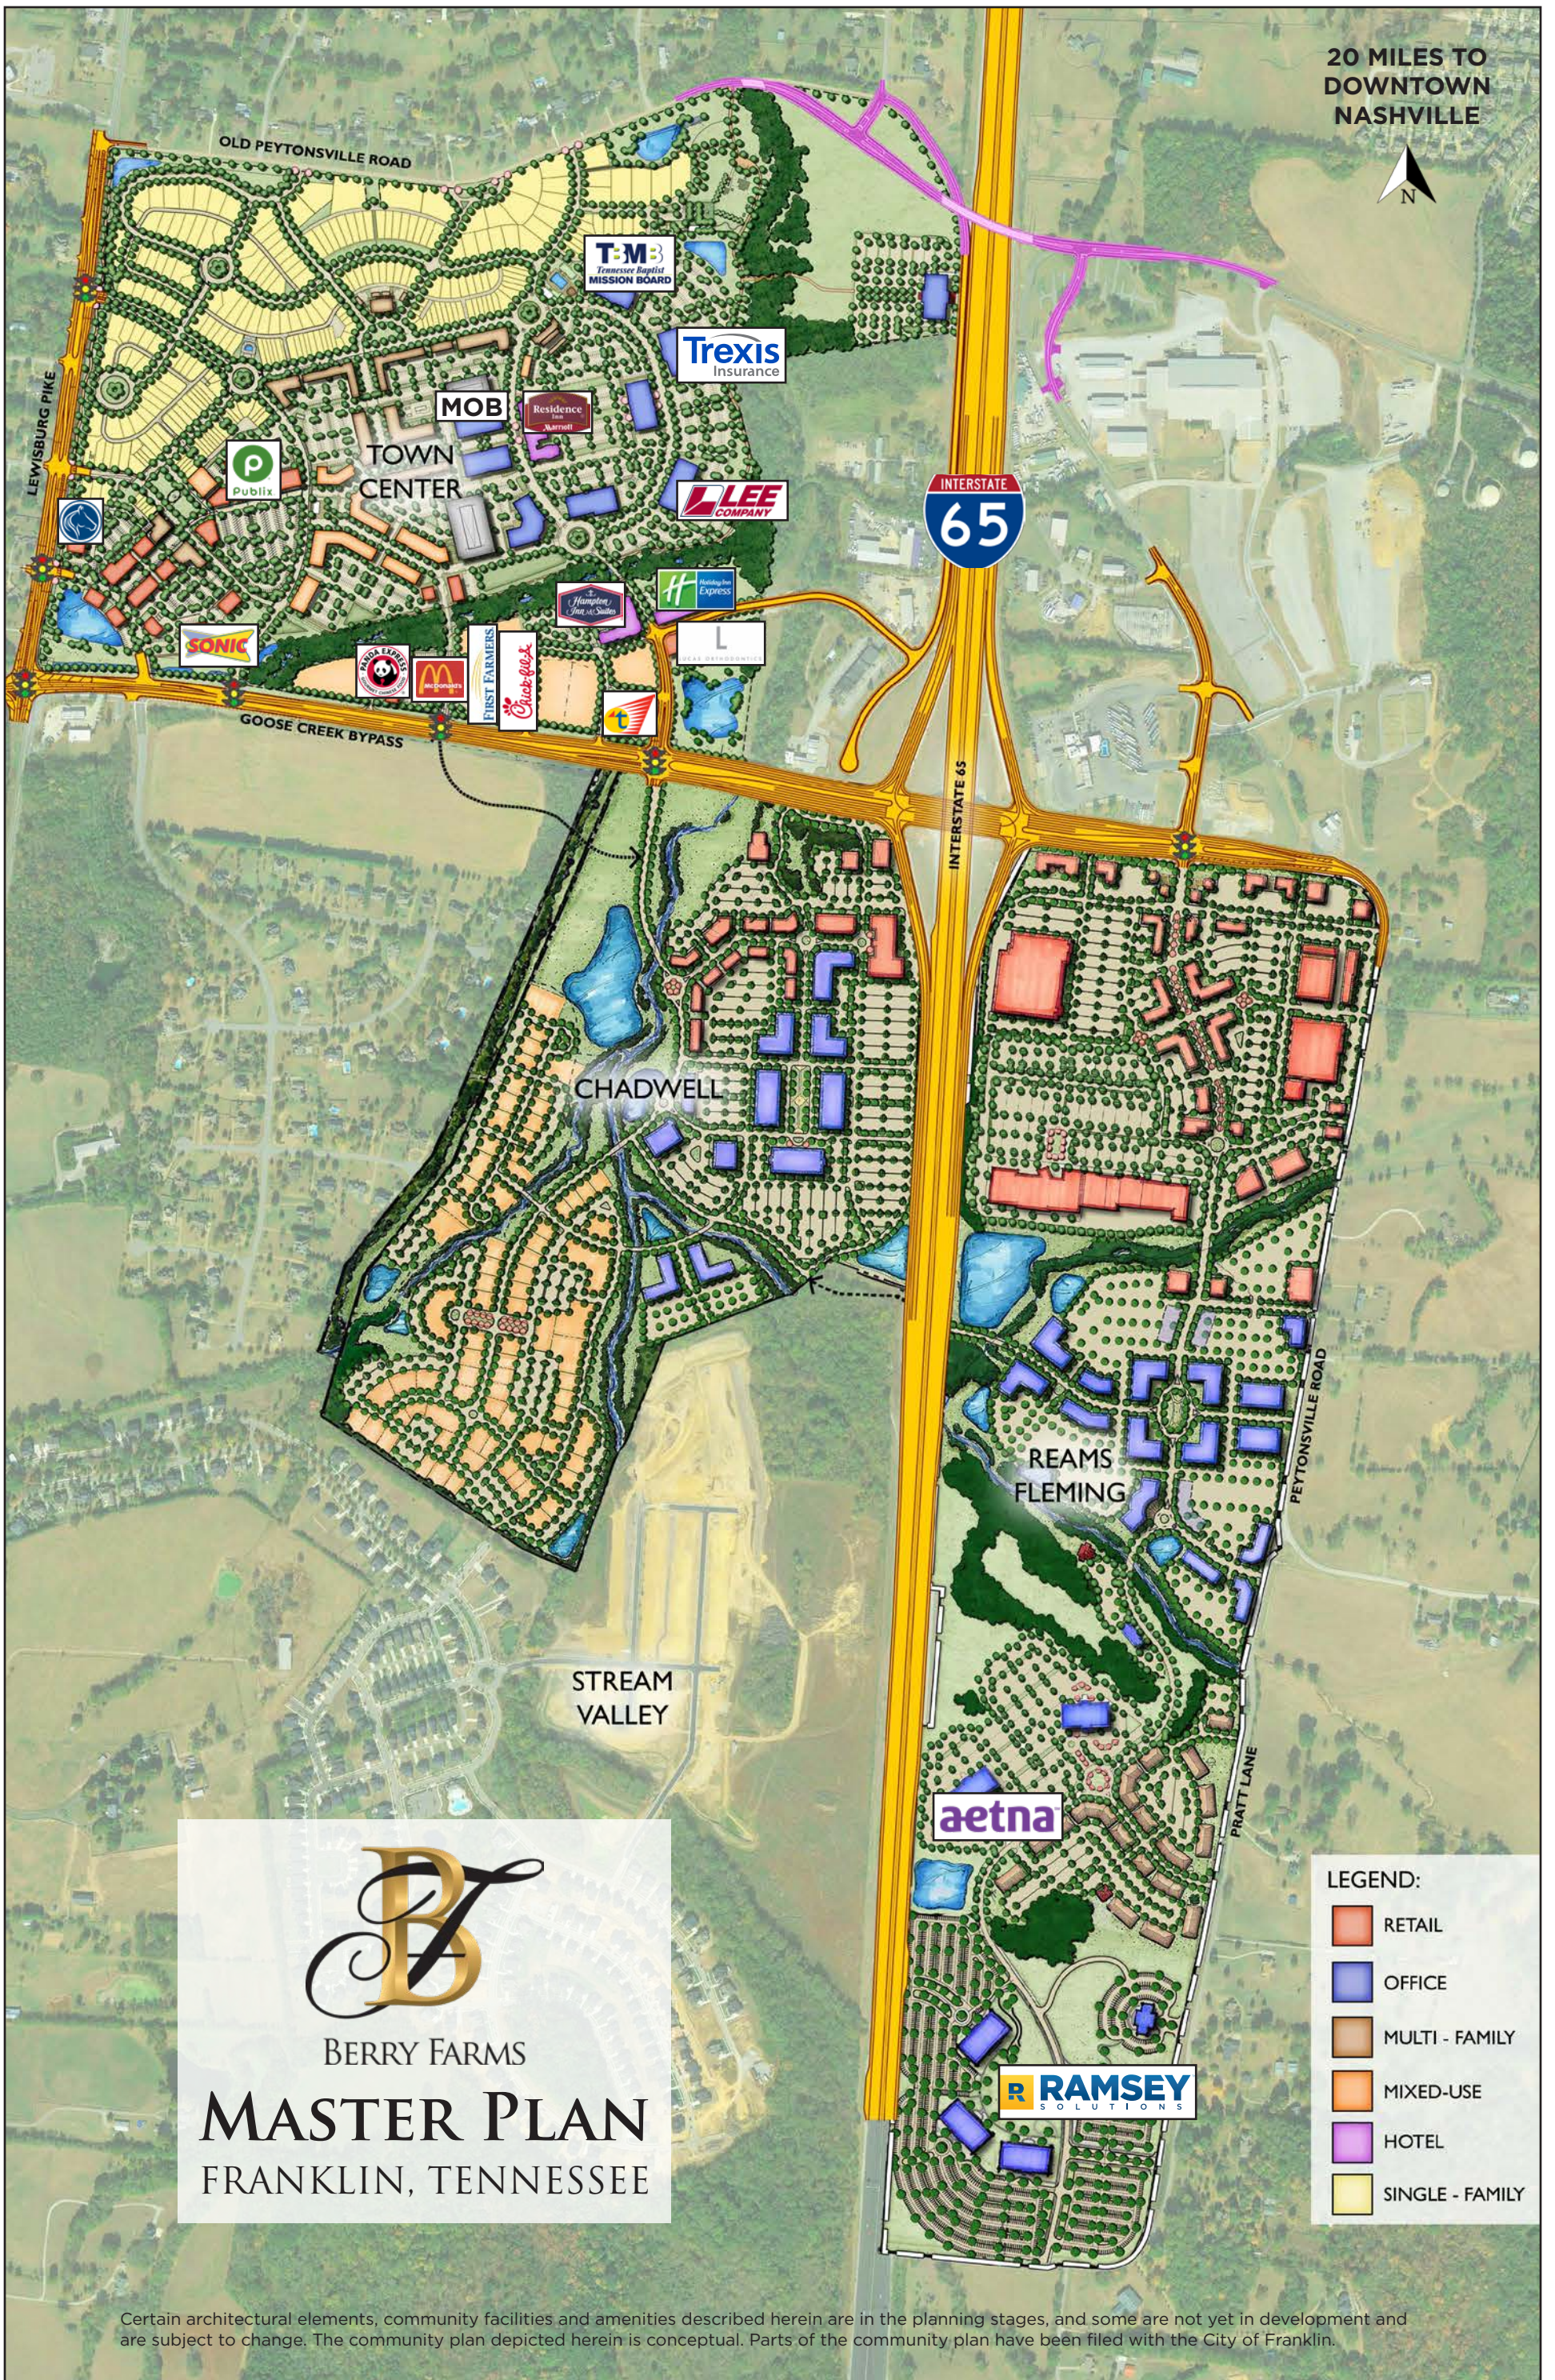

20 MILES TO  
DOWNTOWN  
NASHVILLE

  
BERRY FARMS  
**MASTER PLAN**  
FRANKLIN, TENNESSEE

Certain architectural elements, community facilities and amenities described herein are in the planning stages, and some are not yet in development and are subject to change. The community plan depicted herein is conceptual. Parts of the community plan have been filed with the City of Franklin.